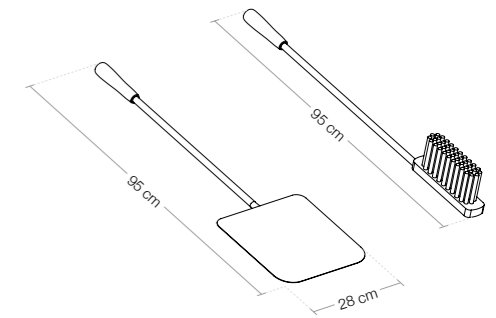

CARPI PIZZA KIT
ref. 500059

Material / Matériel

- interior aço inox 304;
- chão tijolo refratário;
- isolamento fibra cerâmica;
- exterior alumínio termo lacado.
- interior acero inox 304;
- suelo ladrillo refractario;
- aislamiento fibra cerámica;
- exterior aluminio termolacado.
- intérieur acier inox 304;
- sol brique réfractaire;
- isolation en fibre de céramique;
- extérieur aluminium thermo laquée.
- interior stainless steel 304;
- refractory brick floor;
- ceramic fiber insulation;
- exterior thermo-lacquered aluminum.

Peso / Poids / Weight

59 Kg

Combustível / Combustible / Carburant / Fuel

lenha / leña / bois / wood